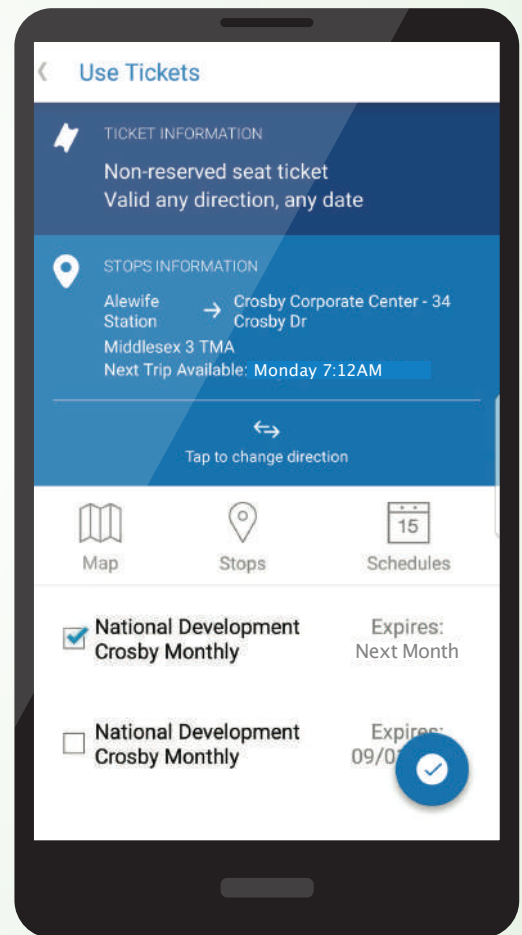

SHUTTLE SERVICE

*Buy Shuttle Tickets on your phone with **BUS PLUS***

A program sponsored by the Massachusetts Department of Transportation

MassDOT BusPlus

By Bytemark, Inc.

Updated April 1, 2019

SCHEDULE:

| DEPARTURE LOCATION | TIME | ARRIVAL LOCATION | TIME |
|-------------------------|---------|-------------------------|----------|
| MORNING TRIPS | | | |
| Alewife Station | 7:30 AM | The District Burlington | 8:05 AM |
| Alewife Station | 8:35 AM | The District Burlington | 9:10 AM |
| Alewife Station | 9:40 AM | The District Burlington | 10:10 AM |
| AFTERNOON TRIPS | | | |
| The District Burlington | 3:40 PM | Alewife Station | 4:10 PM |
| The District Burlington | 4:45 PM | Alewife Station | 5:25 PM |
| The District Burlington | 6:00 PM | Alewife Station | 6:30 PM |
| The District Burlington | 7:00 PM | Alewife Station | 7:30 PM |